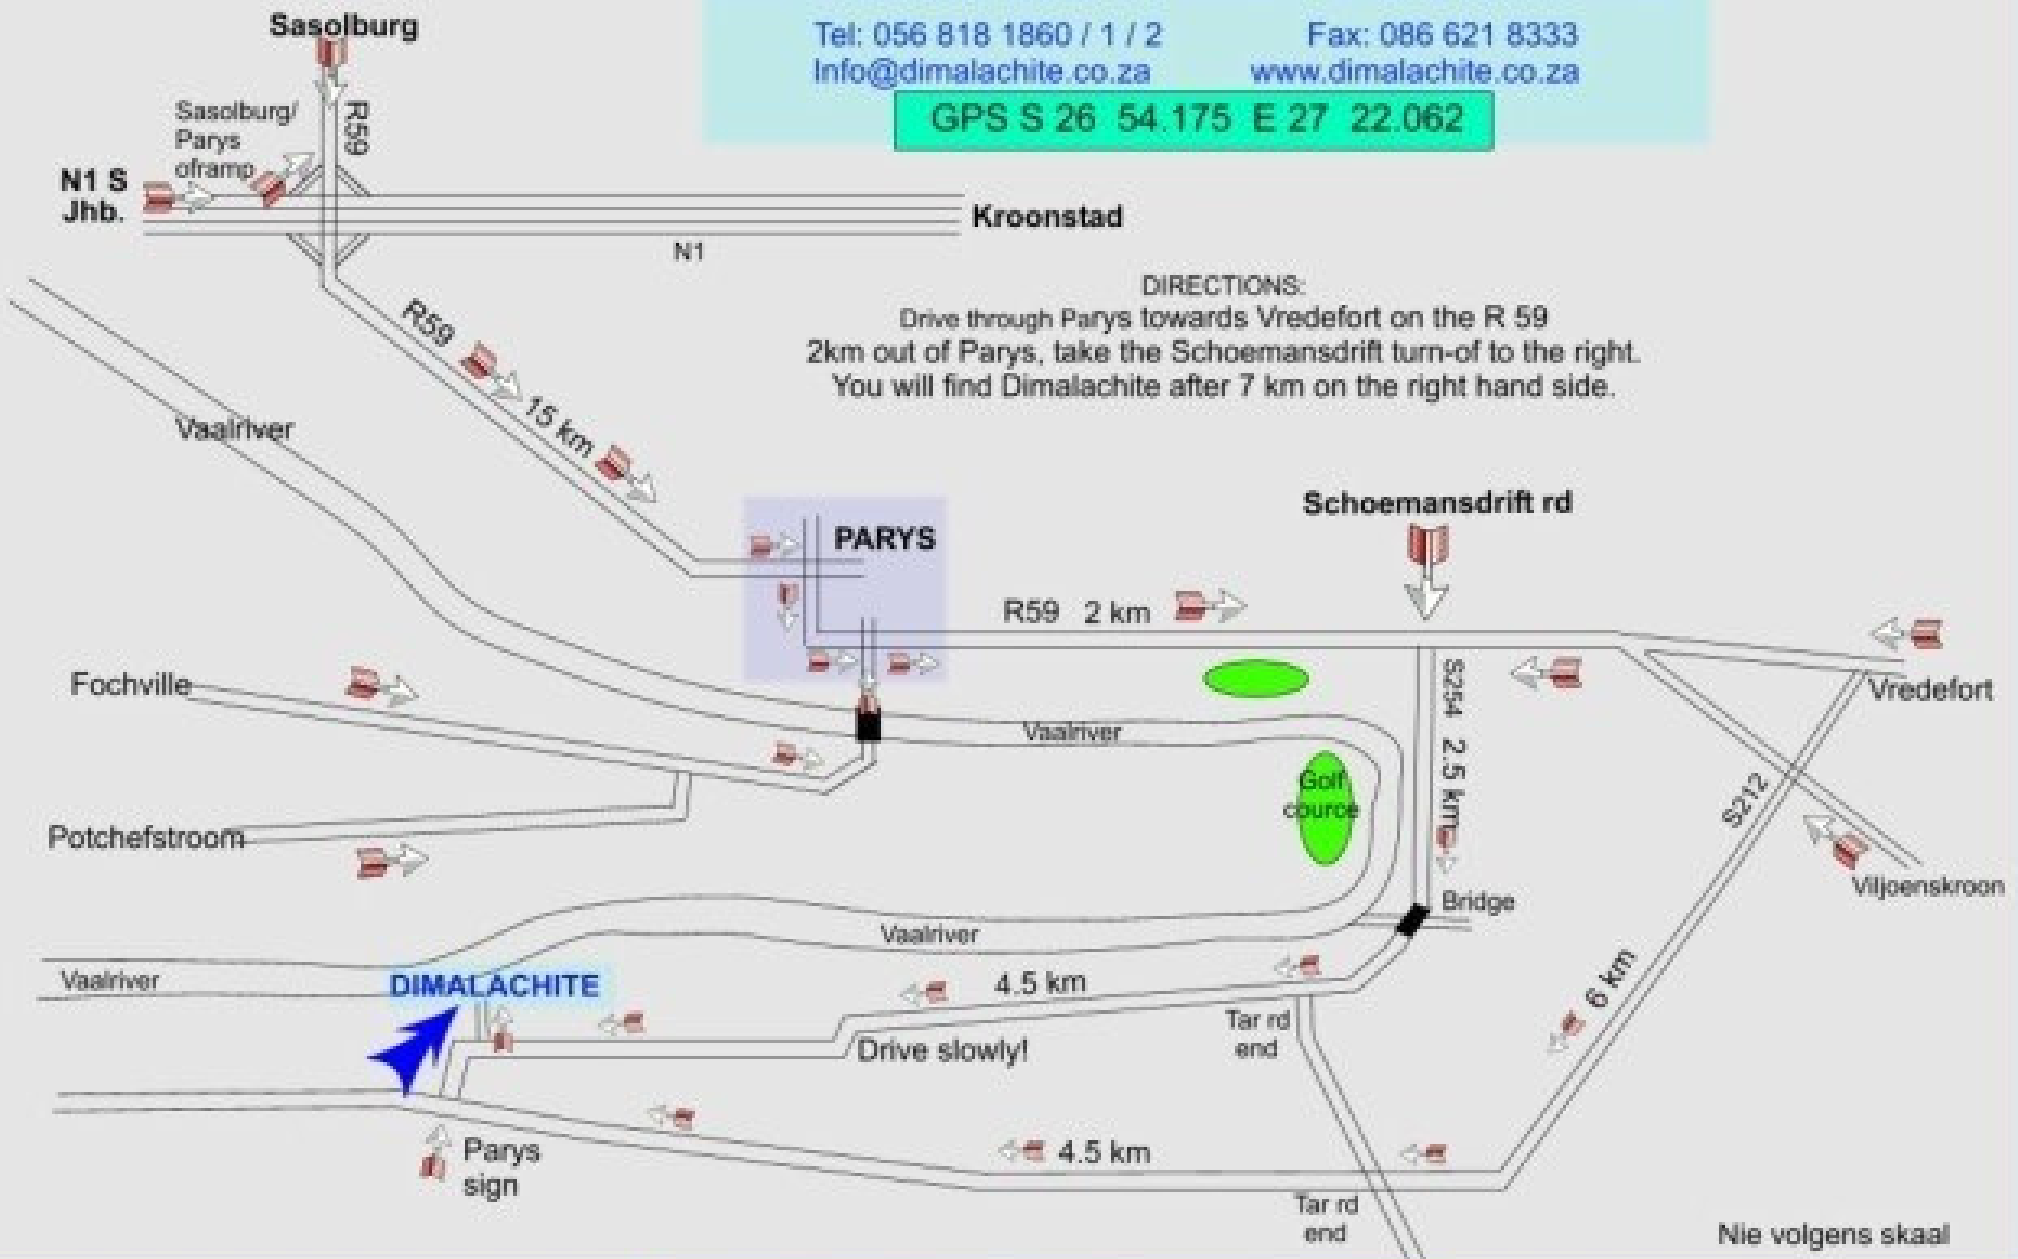

DIMALACHITE NATURE RESORT and RIVER LODGE

Tel: 056 818 1860 / 1 / 2

Fax: 086 621 8333

Info@dimalachite.co.za

www.dimalachite.co.za

GPS S 26 54 175 E 27 22.062

DIRECTIONS:
Drive through Parys towards Vredefort on the R 59
2km out of Parys, take the Schoemansdrift turn-of to the right.
You will find Dimalachite after 7 km on the right hand side.

Drive safely / Bestuur versigtig!!

Nie volgens skaal